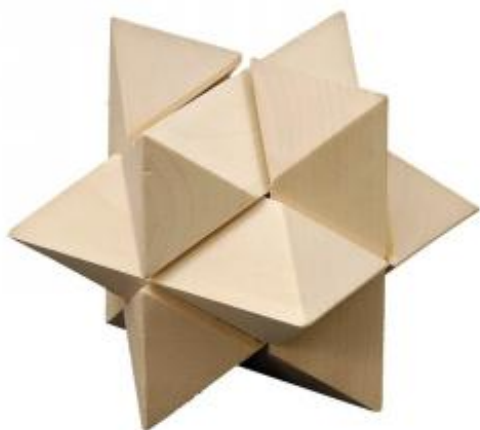

Star puzzle

Great way to test your mind skills and unwind. You can do it with this wooden puzzle. Packed in linen bag. Decoration tips: silkscreen on the bag.

Starting price : \$2.54

This is a product information leaflet:
Star puzzle,
to see the full information go to:
www.tech-media.eu/star_puzzle.014956.html
or scan the QR code.

Specification	
Color	light brown
Size	75.0 x 75.0 x 75.0 mm (L x W x H)
Material	wood
Weight	0.13 kg
Overprint	screen printing, number of colors: 4
Print size	60 x 50 mm
Package	Material: linen bag, color: white
Collective packaging	100 items
Separate packaging	gross weight: 0.14kg, net weight: 0.13kg, lenght: 75.0mm, width: 75.0mm, height: 75.0mm
Package big	gross weight: 16.0kg, net weight: 15.0kg, lenght: 400.0mm, width: 400.0mm, height: 370.0mm
Minimum order	100 items